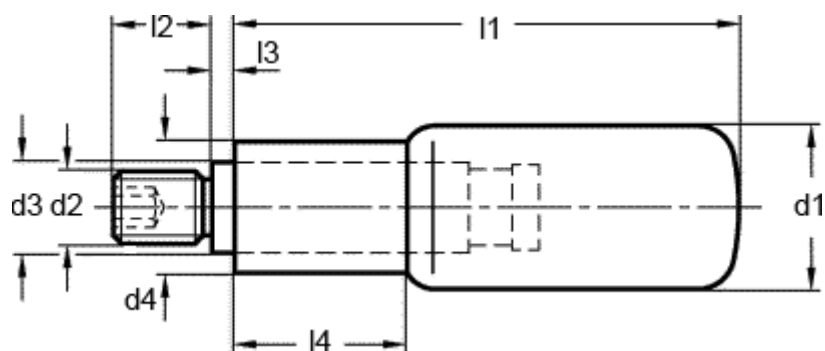

Data Sheet

Article number: 200934221

Description: E+G Revolving handle
GN 798.1-KT-24-M8

Measures

$d1 = 24$

$d2 = M8$

$d3 = 14$

$d4 = 18.5$

$l1 = 74.0$

$l2 = 16$

$l3 = 2.5$

$l4 = 27$